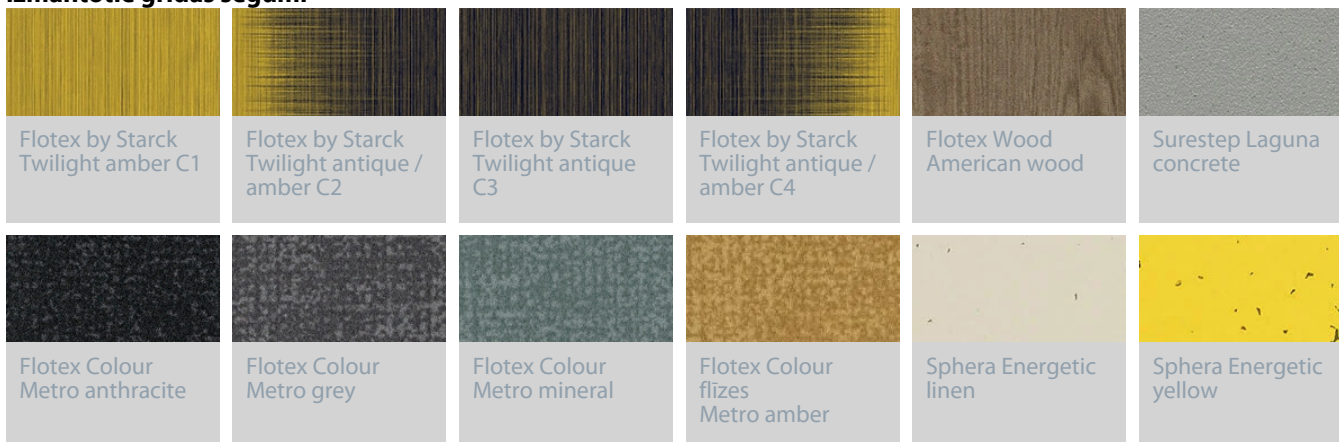

Izmantotie grīdas segumi